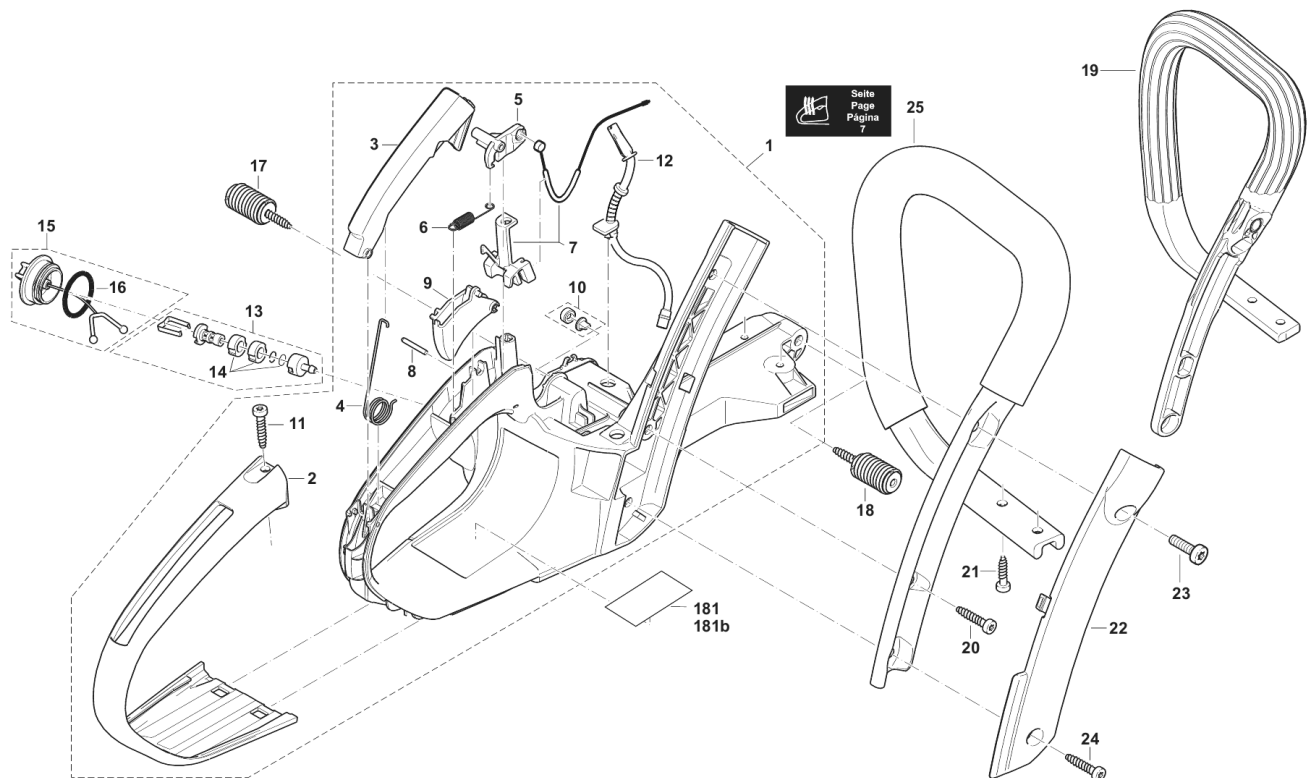

DCS4630, DCS5030, DCS5031, DCS5032, EA5000P, EA5001P, MEA5000G, CL500	1	Kraftstofftank, Bugelgriff Fuel tank, tubular grip Rserv. carburant, poignee tubulaire Depsito de combustible, mango tubular